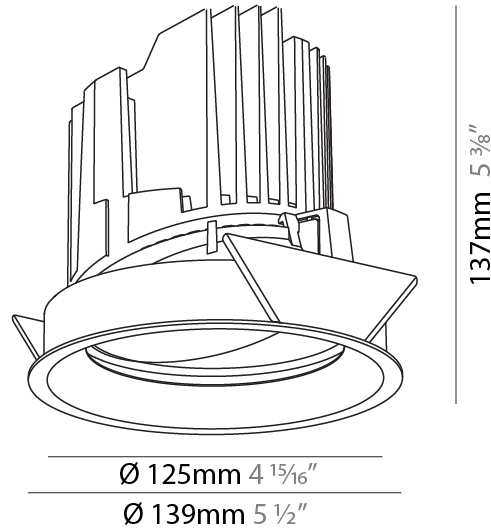

PHYSICAL

Shape: Round
Diameter (mm): 139
Diameter (in): 5 1/2
Height (mm): 137
Height (in): 5 3/8
Ceiling Thickness (mm): 10 / 12.5 / 15
Ceiling Thickness (in): 3/8 or 1/2 or 9/16
Min. Recessing Depth (mm): 150
Min. Recessing Depth (in): 5 7/8
Light Distribution: Adjustable / Downlight
Weight (kg): 0.849
Weight (lbs): 1.87
Fixture Finish: SSR / BKV / CWI / CRY / HAB / UFT / ITA / RUA / FTG / MYG / LOD / PUS / FRO / FUP / KIA / POP / BLS / SPG / MEY / GOH / GUM / CHC / COM / ABZ / JAG / OBR / MOS / ROR
Fixture Material: Aluminum Die Cast
Cut-out Measurements: 130mm / 5 1/8"

ELECTRICAL

Lamp Type: LED (Zhaga Standard)
Input Wattage (W): 13.2 / 16.5
Total Output Wattage (W): 12 / 14
Dimming: Tri-Mode (Non-Dimming and Phase Dimming (120Vac only) and 0-10V Dimming)
Driver Included: No
Driver Location: Recessed Housing
Driver Type: Constant Current - Universal
Driver Class: Class 2
Housing: See components
Input Voltage (V): 120 - 277
Constant Current (MA): 350

LED

Number of LEDs: 1
Color Temperature (°K): 2700 / 3000 / 3500 / 4000
Max. Delivered Lumen (lm): 810 / 900 / 970 / 990
Nominal Lumen (lm): 960 / 1070 / 1156 / 1180
CRI: >90 CRI
Efficiency (%): 0.905
Lamp Life (hrs): 50000

OPTICAL

Reflector°: 10
Adjustability: Rotational 355°; Tilt 30°

RATINGS AND CERTIFICATIONS

Certified By: Certified for North American Standards
IP rating: IP54

	130mm 5 1/8"	150mm 5 7/8"	10 | 15mm 3/8" | 9/16"	30°	355°