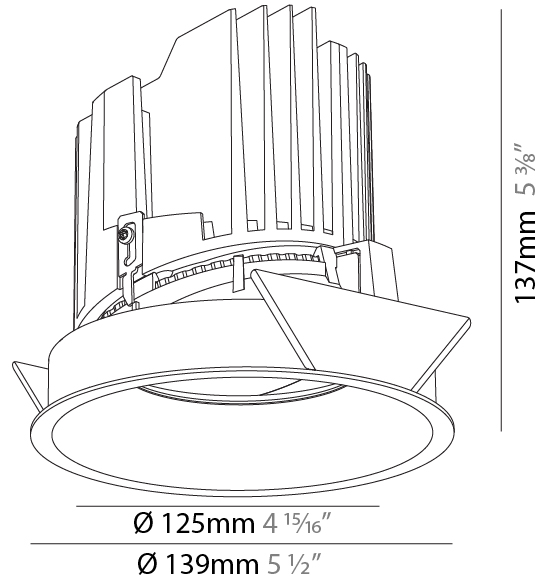

PHYSICAL

Shape: Round
Diameter (mm): 139
Diameter (in): 5 1/2
Height (mm): 137
Height (in): 5 3/8
Ceiling Thickness (mm): 10 / 12.5 / 15
Ceiling Thickness (in): 3/8 or 1/2 or 9/16
Min. Recessing Depth (mm): 150
Min. Recessing Depth (in): 5 7/8
Light Distribution: Adjustable / Downlight
Weight (kg): 0.851
Weight (lbs): 1.88
Fixture Finish: SSR / BKV / CWI / CRY / HAB / UFT / ITA / RUA / FTG / MYG / LOD / PUS / FRO / FUP / KIA / POP / BLS / SPG / MEY / GOH / GUM / CHC / COM / ABZ / JAG / OBR / MOS / ROR
Fixture Material: Aluminum Die Cast
Cut-out Measurements: 130mm / 5 1/8"

ELECTRICAL

Lamp Type: LED (Zhaga Standard)
Input Wattage (W): 13.2 / 16.5
Total Output Wattage (W): 12 / 14
Dimming: Tri-Mode (Non-Dimming and Phase Dimming (120Vac only) and 0-10V Dimming)
Driver Included: No
Driver Location: Recessed Housing
Driver Type: Constant Current - Universal
Driver Class: Class 2
Housing: See components
Input Voltage (V): 120 - 277
Constant Current (MA): 350

LED

Number of LEDs: 1
Color Temperature (°K): 2700 / 3000 / 3500 / 4000
Max. Delivered Lumen (lm): 810 / 900 / 970 / 990
Nominal Lumen (lm): 960 / 1070 / 1156 / 1180
CRI: >90 CRI
Efficiency (%): 0.905
Lamp Life (hrs): 50000

OPTICAL

Reflector°: 10
Adjustability: Rotational 355°; Tilt 10°

RATINGS AND CERTIFICATIONS

Certified By: Certified for North American Standards
IP rating: IP54