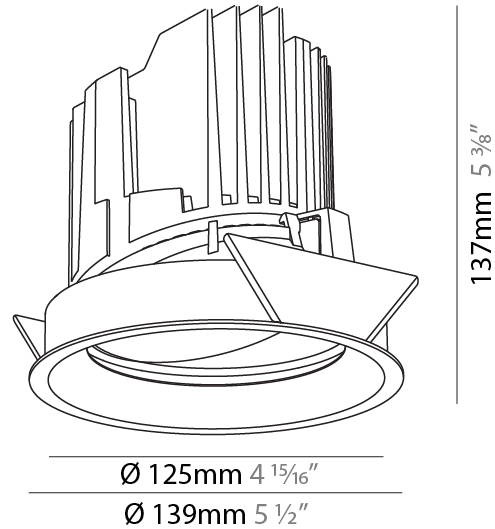

PHYSICAL

Shape: Round
Diameter (mm): 139
Diameter (in): 5 1/2
Height (mm): 137
Height (in): 5 3/8
Ceiling Thickness (mm): 10 / 12.5 / 15
Ceiling Thickness (in): 3/8 or 1/2 or 9/16
Min. Recessing Depth (mm): 150
Min. Recessing Depth (in): 5 7/8
Light Distribution: Adjustable / Downlight
Weight (kg): 0.805
Weight (lbs): 1.77
Fixture Finish: SSR / BKV / CWI / CRY / HAB / UFT / ITA / RUA / FTG / MYG / LOD / PUS / FRO / FUP / KIA / POP / BLS / SPG / MEY / GOH / GUM / CHC / COM / ABZ / JAG / OBR / MOS / ROR
Fixture Material: Aluminum Die Cast
Cut-out Measurements: 130mm / 5 1/8"

ELECTRICAL

Lamp Type: LED (Zhaga Standard)
Input Wattage (W): 13.2 / 16.5
Total Output Wattage (W): 12 / 14
Dimming: Tri-Mode (Non-Dimming and Phase Dimming (120Vac only) and 0-10V Dimming)
Driver Included: No
Driver Location: Recessed Housing
Driver Type: Constant Current - Universal
Driver Class: Class 2
Housing: See components
Input Voltage (V): 120 - 277
Constant Current (MA): 350

LED

Number of LEDs: 1
Color Temperature (°K): 2700 / 3000 / 3500 / 4000
Max. Delivered Lumen (lm): 870 / 970 / 1039 / 1060
Nominal Lumen (lm): 960 / 1070 / 1156 / 1180
CRI: >90 CRI
Efficiency (%): 0.905
Lamp Life (hrs): 50000

OPTICAL

Reflector°: 10
Optic°: Lens Pack - No Lens
Adjustability: Rotational 355°; Tilt 30°

RATINGS AND CERTIFICATIONS

Certified By: CSA Certified to UL and CSA Standards
IP rating: IP20

	130mm 5 1/8"	150mm 5 7/8"	10 | 15mm 3/8" | 9/16"	30°	355°