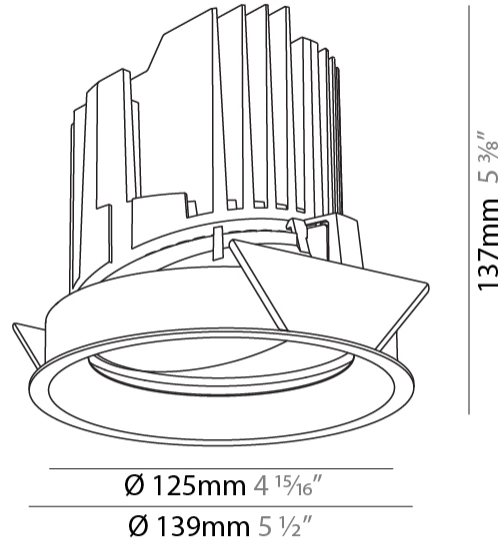

ELECTRICAL

Lamp Type: LED (Zhaga Standard)
Input Wattage (W): 28
Total Output Wattage (W): 26.4
Dimming: Tri-Mode (Non-Dimming and Phase Dimming (120Vac only) and 0-10V Dimming)
Driver Included: No
Driver Location: Recessed Housing
Driver Type: Constant Current - Universal
Driver Class: Class 2
Housing: See components
Input Voltage (V): 120 - 277
Constant Current (MA): 700

LED

Number of LEDs: 1
Color Temperature (°K): 2700 / 3000 / 3500 / 4000
Max. Delivered Lumen (lm): 2191 / 2280 / 2415 / 2164
Nominal Lumen (lm): 2909 / 3028 / 3208 / 3273
CRI: >90 CRI
Efficiency (%): 63.10%
Lamp Life (hrs): 50000

OPTICAL

Reflector°: 18 / 38
Optic°: Lens Pack - No Lens / Linear Spread Lens / Honeycomb / Spread Lens
Adjustability: Rotational 355°; Tilt 30°

RATINGS AND CERTIFICATIONS

Certified By: Certified for North American Standards
IP rating: IP20
Zaneen Group Inc. © 2024, T 1800-388-3382, F 416-247-9319, www.zaneen.com