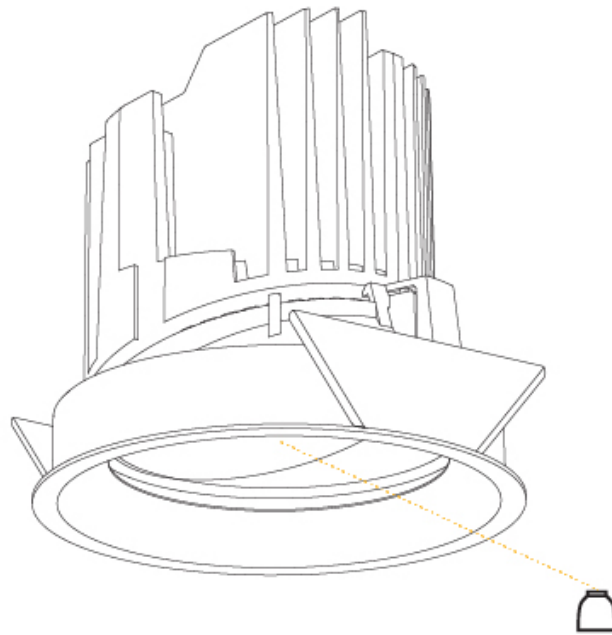

BIONIQ ROUND ADJUSTABLE RECESSED

A35230-

PROJECT	_____
TYPE	_____
SPECIFIER	_____
QUANTITY	_____
DATE	_____

Reflector