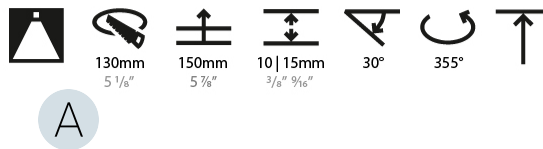

ELECTRICAL

Lamp Type: LED (Zhaga Standard)
Input Wattage (W): 28
Total Output Wattage (W): 26.4
Dimming: Tri-Mode (Non-Dimming and Phase Dimming (120Vac only) and 0-10V Dimming)
Driver Included: No
Driver Location: Recessed Housing
Driver Type: Constant Current - Universal
Driver Class: Class 2
Housing: See components
Input Voltage (V): 120 - 277
Constant Current (MA): 700

LED

Number of LEDs: 1
Color Temperature (°K): 2700 / 3000 / 3500 / 4000
Max. Delivered Lumen (lm): 2191 / 2280 / 2415 / 2164
Nominal Lumen (lm): 2909 / 3028 / 3208 / 3273
CRI: >90 CRI
Efficiency (%): 63.10%
Lamp Life (hrs): 50000

OPTICAL

Reflector°: 18 / 38
Optic°: Lens Pack - No Lens / Linear Spread Lens / Honeycomb / Spread Lens
Adjustability: Rotational 355°; Tilt 30°

RATINGS AND CERTIFICATIONS

Certified By: Certified for North American Standards
IP rating: IP20
Zaneen Group Inc. © 2024, T 1800-388-3382, F 416-247-9319, www.zaneen.com